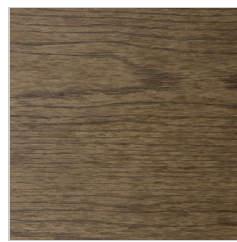

ROBERT JAMES COLLECTION

ROBERT JAMES COLLECTION finishes are created with full understanding of the material. White Oak, Walnut, and Iron are all gifts from nature. Our craftsmen honor each material with environmentally conscious finishes, artfully applied to enhance their unique organic beauty.

WHITE OAK

We painstakingly wire brush our White Oak by hand to highlight the beautiful grain. Then, all layers are hand-applied to achieve the final finish. Our goal is to achieve an organic finish that complements the natural beauty of the wood with each piece. Top coats range from a soft flat to a mild satin.

SONORAN

WALNUT

Walnut is a sensuous hardwood with a beautiful smooth texture and mesmerizing grain. Walnut is best when shown without too much modification. Top coat is a satin sheen.