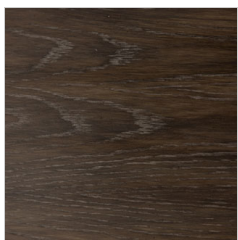

ROBERT JAMES COLLECTION

ROBERT JAMES COLLECTION finishes are created with full understanding of the material. White Oak, Walnut, and Iron are all gifts from nature. Our craftsmen honor each material with environmentally conscious finishes, artfully applied to enhance their unique organic beauty.

WHITE OAK

We painstakingly wire brush our White Oak by hand to highlight the beautiful grain. Then, all layers are hand-applied to achieve the final finish. Our goal is to achieve an organic finish that complements the natural beauty of the wood with each piece. Top coats range from a soft flat to a mild satin.

MOCHA

WALNUT

Walnut is a sensuous hardwood with a beautiful smooth texture and mesmerizing grain. Walnut is best when shown without too much modification. Top coat is a satin sheen.