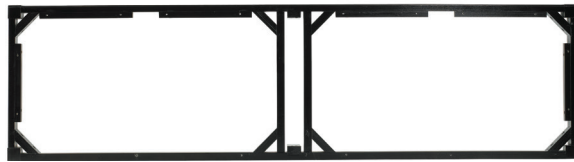

1012 Plinth Base
36 1/4" w 17 5/8" d 2 5/8" h

1013 Plinth Base
36 1/4" w 19 5/8" d 2 5/8" h

1030 X-Stretcher Base
37" w 18" d 12" h

1031 X-Stretcher Base
37" w 20" d 12" h

DOUBLE WIDTH BASE

1020 Parson's Base
74" w 18" d 5 1/2" h

1021 Parson's Base
74" w 20" d 5 1/2" h

1022 Plinth Base
73 1/4" w 17 5/8" d 2 5/8" h

1023 Plinth Base
73 1/4" w 19 5/8" d 2 5/8" h

1040 X-Stretcher Base
74" w 18" d 12" h

1041 X-Stretcher Base
74" w 20" d 12" h